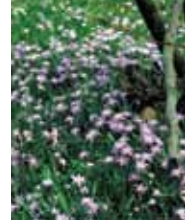

forbesii
2CH010
Height: 6"