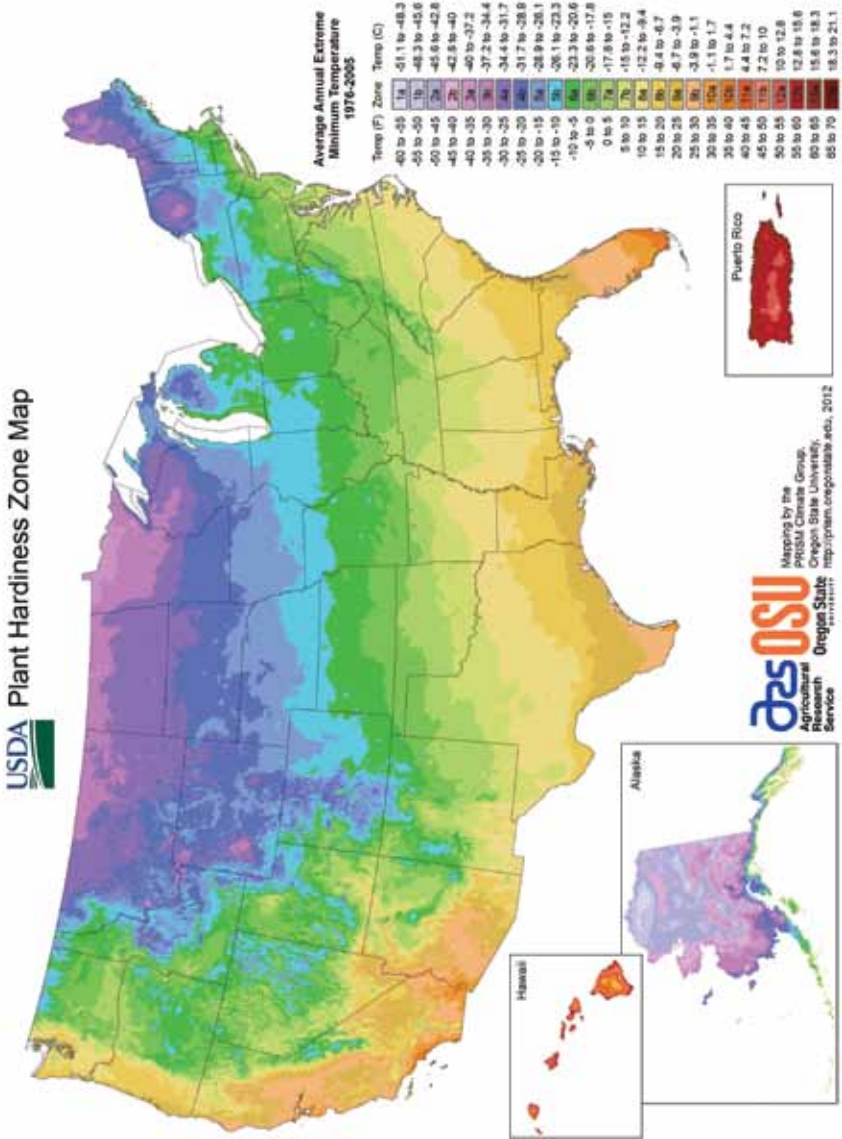

# THE TERRA CEIA FARMS

3810 Terra Ceia Road  
Pantego, NC 27860