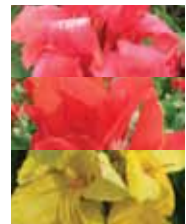

Pink 1CNB21
Red 1CNB11
Yellow 1CNB31
Height: 60"
Sun/Part Shade
Summer-Fall

Gladiolus

300 average bulb count per bushel, sizes, 12/16 cm. One bushel will cover an average of 100 square feet.

1/2 Bu $44.42 ea
1-2 Bu $79.38 ea
3-4 Bu $76.08 ea
5+ Bu $72.76 ea