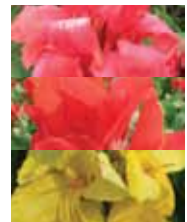

Pink 1CNB21
Red 1CNB11
Yellow 1CNB31
Height: 60"
Sun/Part Shade
Summer-Fall

Gladiolus

300 average bulb count per bushel, sizes, 12/16 cm. One bushel will cover an average of 100 square feet.

1/2 Bu $44.42 ea

1-2 Bu $79.38 ea

3-4 Bu $76.08 ea

5+ Bu $72.76 ea