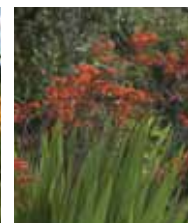

Lucifer
1CR010
Height: 36"