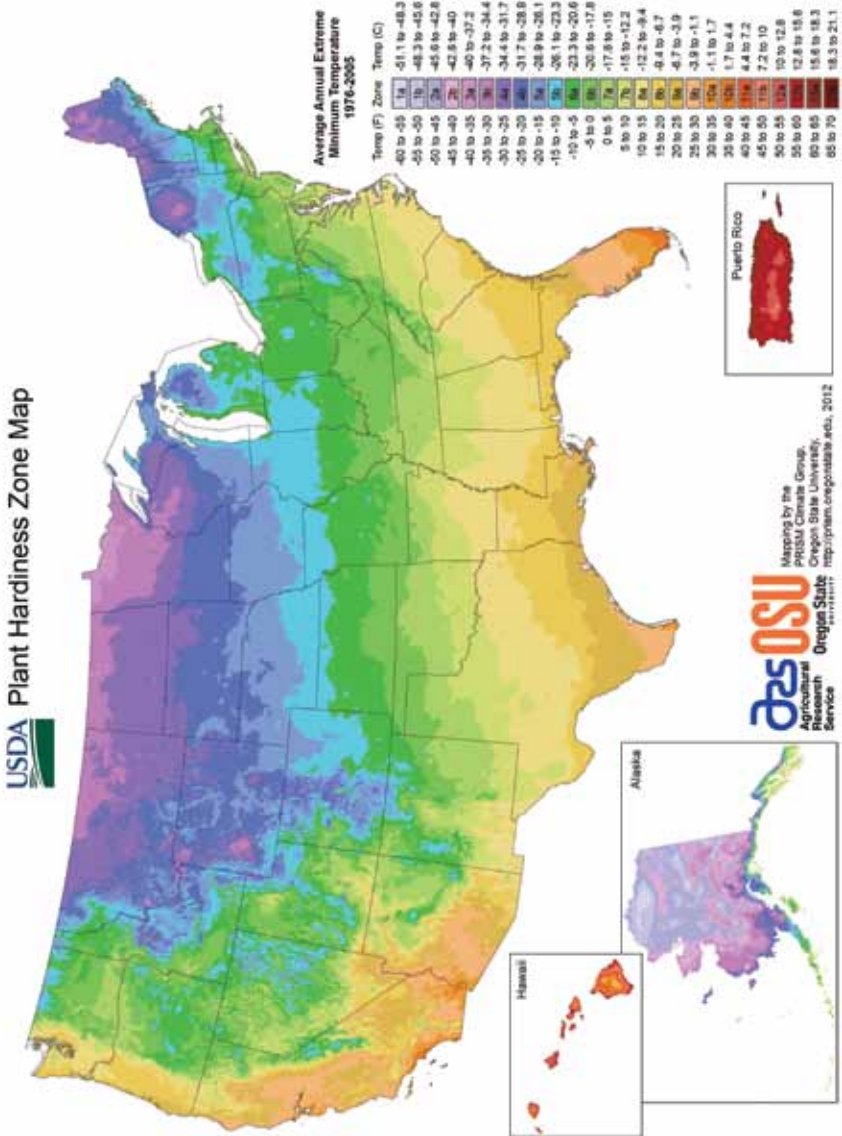

Using the Zone Map

We want you to get the best results from bulbs you select from The Terra Ceia Farms. That is why we have provided this Hardiness Zone Map. The Hardiness Zones are based on the average minimum temperatures for each area. Many factors, such as sun, wind, snow cover or rainfall in your climate can also effect the minimum temperature in your area as presented by this map. Once you determine the zone you live in, you can use the chart, along with the zone listings in our product descriptions, to determine which varieties are best for your garden. If you have a question, please call us, or consult your local County Agricultural Agent.