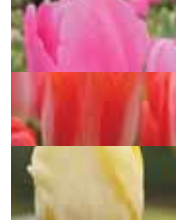

Tulip

Pink 2TLB22

Red 2TLB23

Yellow 2TLB25

Mid Spring (mid)

Height: 18"