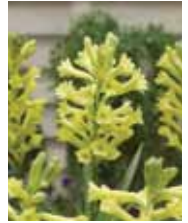

Polianthes Super Gold
1TB040
Price Code: B
Height: 36"