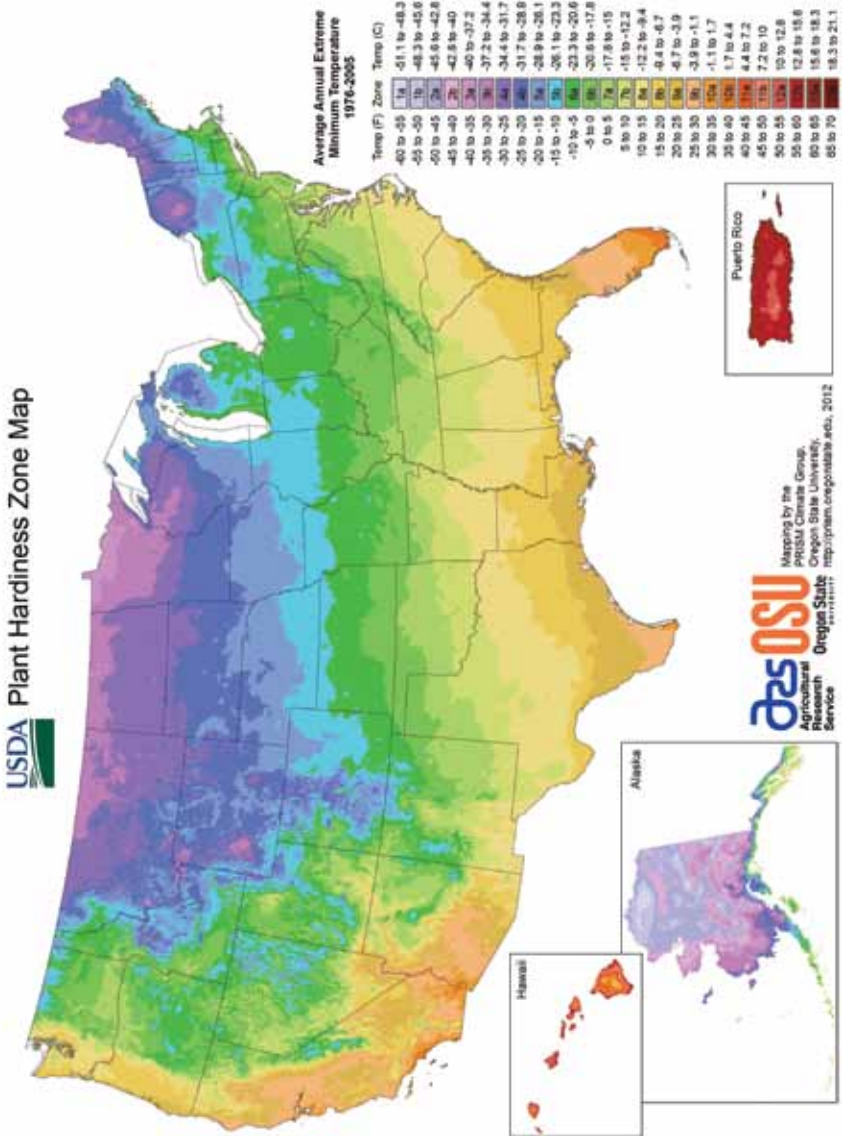

# THE TERRA CEIA FARMS

3810 Terra Ceia Road

Pantego, NC 27860